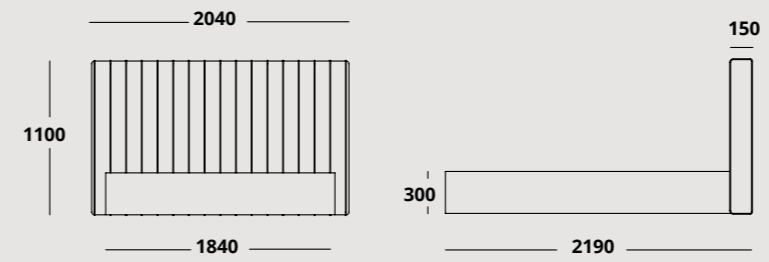

RIBBED FABRIC VERSION

TECHNICAL SHEET

Measures in millimeters;

Colours and textures represented may vary, and are subjected to chromatic changes due to printing, and to the fact that every screen has different displays and colour settings.

RIBBED FABRIC VERSION

1800 X 2000 MATRESS

1600 X 2000 MATRESS

1500 X 2000 MATRESS

FABRIC
get to know the
catalogue PDF
or send us your
own fabric.

HMD

TECHNICAL SHEET

Measures in millimeters;