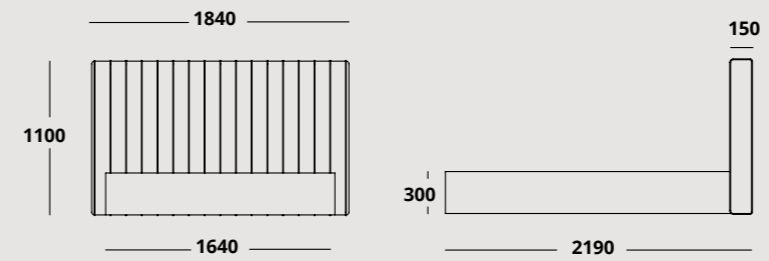

RIBBED FABRIC VERSION

TECHNICAL SHEET

Measures in millimeters;

Colours and textures represented may vary, and are subjected to chromatic changes due to printing, and to the fact that every screen has different displays and colour settings.

RIBBED FABRIC VERSION

1800 X 2000 MATRESS

1600 X 2000 MATRESS

1500 X 2000 MATRESS

FABRIC
get to know the
catalogue PDF
or send us your
own fabric.

HMD

TECHNICAL SHEET

Measures in millimeters;

Colours and textures represented may vary, and are subjected to chromatic changes due to printing, and to the fact that every screen has different displays and colour settings.

PLAIN FABRIC VERSION

1800 X 2000 MATRESS