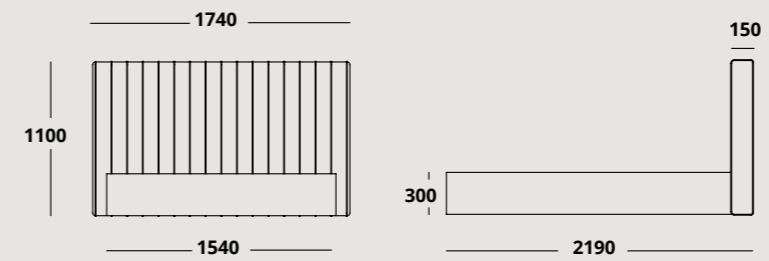

RIBBED FABRIC VERSION

TECHNICAL SHEET

Measures in millimeters;

Colours and textures represented may vary, and are subjected to chromatic changes due to printing, and to the fact that every screen has different displays and colour settings.

RIBBED FABRIC VERSION

1800 X 2000 MATRESS

1600 X 2000 MATRESS

1500 X 2000 MATRESS

FABRIC
get to know the
catalogue PDF
or send us your
own fabric.

HMD

TECHNICAL SHEET

Measures in millimeters;

Colours and textures represented may vary, and are subjected to chromatic changes due to printing, and to the fact that every screen has different displays and colour settings.

PLAIN FABRIC VERSION

1800 X 2000 MATRESS