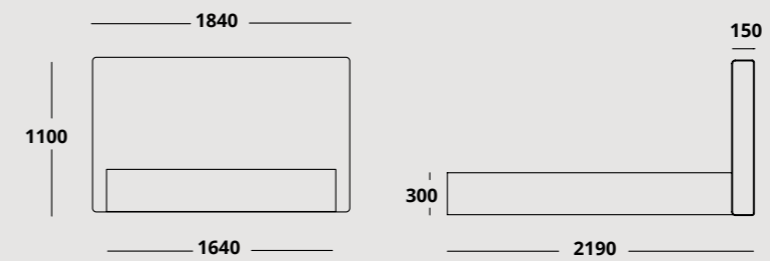

1600 X 2000 MATRESS