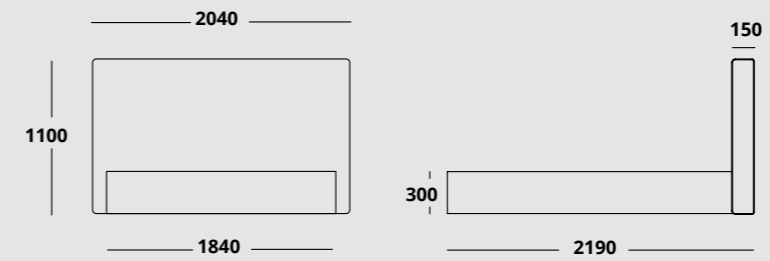

RIBBED FABRIC VERSION

TECHNICAL SHEET

Measures in millimeters;

Colours and textures represented may vary, and are subjected to chromatic changes due to printing, and to the fact that every screen has different displays and colour settings.

RIBBED FABRIC VERSION

1800 X 2000 MATRESS

1600 X 2000 MATRESS

1500 X 2000 MATRESS

FABRIC
get to know the
catalogue PDF
or send us your
own fabric.

HMD

TECHNICAL SHEET

Measures in millimeters;

Colours and textures represented may vary, and are subjected to chromatic changes due to printing, and to the fact that every screen has different displays and colour settings.

PLAIN FABRIC VERSION

1800 X 2000 MATRESS