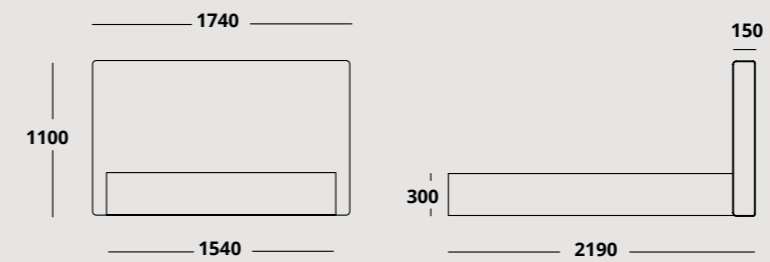

1500 X 2000 MATRESS

FABRIC

get to know the catalogue PDF or send us your own fabric.