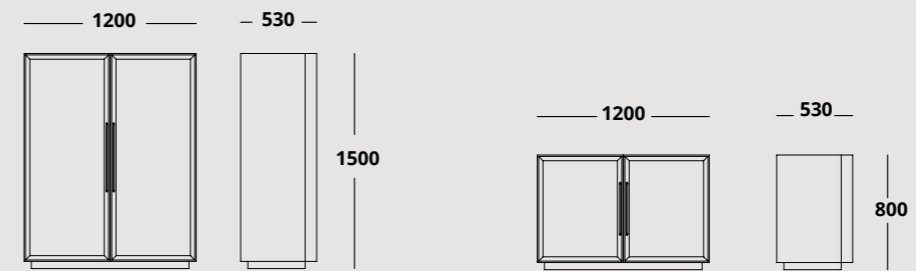

NEGRONI

HMID

Colours and textures represented may vary, and are subjected to chromatic changes due to printing, and to the fact that every screen has different displays and colour settings.

HMD

The NEGRONI is an imposing yet extremely contemporary line. The robust doors framed by 8cm of solid wood give expression to these strong pieces. It combines Oak Veneer and Solid Wood, and it's available in three finishes: Natural, Coffee and Wengué.

There are two pieces available in the NEGRONI line, the Sideboard and the Showcase. The Sideboard has two adjustable shelves on the inside, which can be lacquered in any colour in the RAL catalogue. The Showcase can have the doors made in Wood or Glass, and the interior can be plated with Gold Zinc. The hardware in both pieces is delicate and discreet, but still sturdy and perfect for everyday use. There is the option to put LED strips inside both the Sideboard and the Showcase to create an even more impressive piece.

TECHNICAL SHEET

Measures in millimeters;

Colours and textures represented may vary, and are subjected to chromatic changes due to printing, and to the fact that every screen has different displays and colour settings.